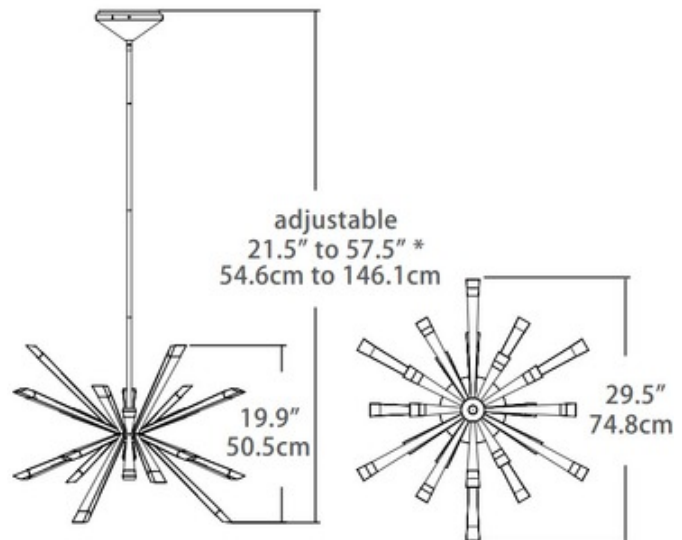

Starburst Pendant

Designer: Stephen Blackman

Description:

Starburst Pendant features fabricated steel construction with stainless steel arms in Satin Nickel, White, Polished Chrome, or Brushed Brass with laser-cut frosted shades. Includes 24 replaceable LED modules totaling 29.1 watts. Instant on-off, dimmable with TRIAC dimmers. Includes three 12 inch and one 6 inch downrod. Fixture includes a 12 foot wire to accept up to 4 additional stem sections for a maximum stem length of 138 inches. 29.5 inch diameter x 19.9 inch height x 57.5 inch maximum standard length. ETL listed.

Shown in: Polished Chrome / Frosted

List Price: \$3318.75
Our Price: \$2655.00

Shade Color: Frosted
Body Finish: Polished Chrome
Lamp: 1 x LED/29.1W/120V LED
Wattage: 29.1W
Dimmer: Dimmable
Dimensions: 57.5"L x 19.9"H x 29.5"W

Technical Information

Luminous Flux: 1990 lumens
Lumens/Watt: 68.38
Lamp Color: 3000 K
Color Rendering: 80 CRI

Product Number: BLK 182066			
Company:		Fixture Type:	Date: Apr 21, 2018
Project:		Approved By:	