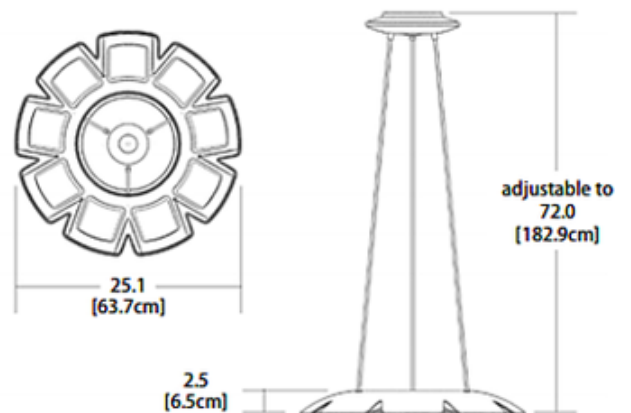

**DESIGNER** Stephen Blackman  
**BRAND** Blackjack Lighting

**DESCRIPTION**

The Corsaire Pendant is made of formed acrylic with 9 edge-lit LED replaceable module panels for bright, even illumination. Available in Gloss White with a Matte Grey or Luminous Orange lower panel. Gloss Black and Gloss Red available by special order. Includes 28 watts LED 3000K, 80CRI, 1615 lumens. Instant on-off, dimmable with TRIAC dimmer (120V-50/60Hz AC). Recommended dimmers include Lutron Ariadni AY-153P, Lutron DIVA DVCL-153P, Lutron Maestro MACL-153M, Lutron Skylark CTCL-153P, or Leviton Illumatech IP106-1L or IP110-1L. ETL listed. 25.1 inch diameter x 2.5 inch height x 72 inch maximum overall height. Available in custom colors. Please contact customer service to order.

<b>SHADE COLOR</b>	Grey
<b>BODY FINISH</b>	N/A
<b>WATTAGE</b>	28W
<b>DIMMER</b>	Dimmable
<b>DIMENSIONS</b>	72"L x 25.1"W x 2.5"H
<b>INTEGRATED LED MODULE</b>	
<b>LAMP</b>	1 x LED/28W/120V LED
<i>Technical Information</i>	
<b>LUMINOUS FLUX</b>	1615 lumens
<b>LUMENS/WATT</b>	57.68
<b>LAMP COLOR</b>	3000K
<b>COLOR RENDERING</b>	80 CRI
<b>SPEC #</b>	BLK182069