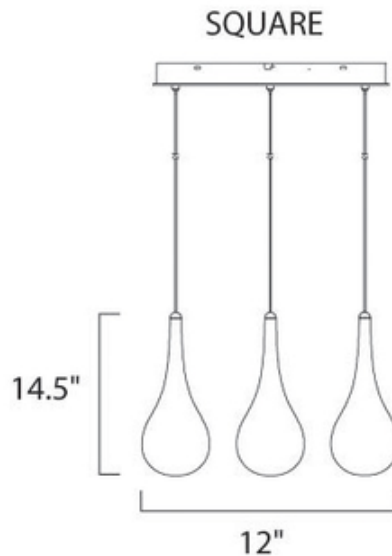

Product Number: ET2 182092			
Company:		Fixture Type:	Date: Mar 20, 2018
Project:		Approved By:	

#0502SU-LARMES-012L1-CLPC

Fax: (773) 883-6131

Phone: 866-954-4489

Address: 1718 W. Fullerton Ave. Chicago IL 60614

www.Lightology.com