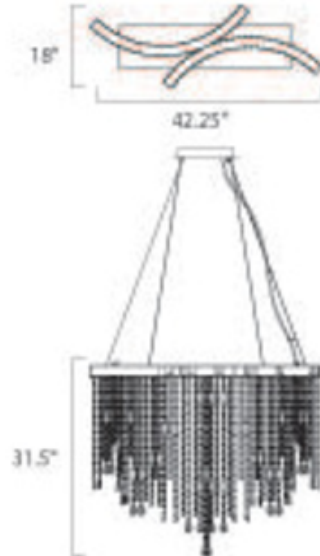

# Crystal Sensation Suspension

**Description:**

Crystal Sensation Suspension is available in a Polished Chrome finish with Crystal. Available as a Ten or Fourteen Light Fixture. Ten Light: 2.8 watt, 120 volt, 3000K, 1960 Lumen LED lamps. 28.5 inch width x 28 inch height x 150 inch adjustable length. Fourteen Light: 2.8 watt, 120 volt, 3000K, 2744 Lumen LED lamps. 42.25 inch width x 37 inch height x 150 inch adjustable overall height. Lamps are included. UL Listed.

Shown in: Polished Chrome / Crystal

**List Price:** \$3247.50  
**Our Price:** \$2598.00

**Shade Color:** Crystal  
**Body Finish:** Polished Chrome  
**Lamp:** 14 x LED/2.8W/120V LED  
**Wattage:** 39.2W  
**Dimmer:** Incandescent  
**Dimensions:** 150"L x 37"H x 42.25"W