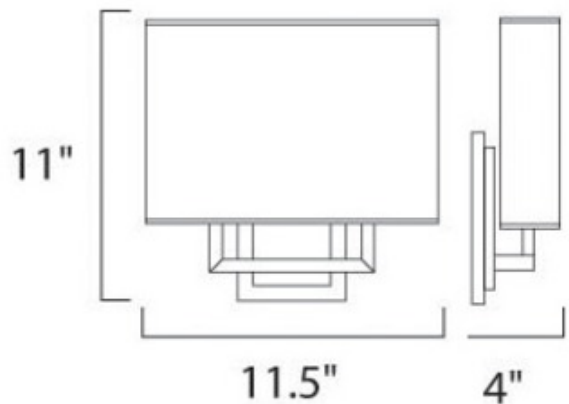

BRAND

Et2

DESCRIPTION

Edinburg Square LED Wall Sconce is available in a Satin Nickel finish with a White shade. Four 7.5 watt, 120 volt, 2100 Lumen LED lamps are included. 11.5 inch width x 11 inch height x 4 inch depth. ADA Compliant.

Shown in: Satin Nickel / White

SHADE COLOR	White
BODY FINISH	Satin Nickel
WATTAGE	30W
DIMMER	N/A
DIMENSIONS	11.5"W x 11"H x 4"D
INTEGRATED LED MODULE	
LAMP	4 x LED/7.5W/120V LED

SPEC # ET2182104

COMPANY	PROJECT	FIXTURE TYPE	APPROVED BY	DATE