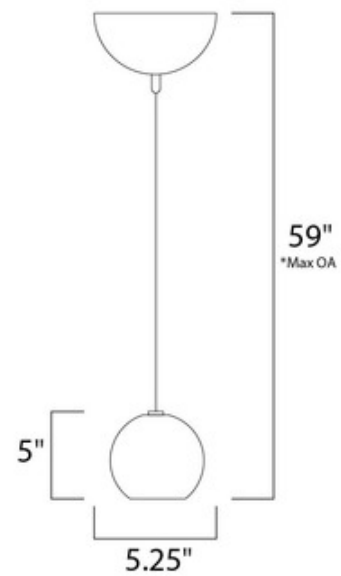

**BRAND**

Et2

**DESCRIPTION**

The Bollero Pendant is a slick pendant that can stand on its own but would look great in a grouping over an island or work station. Finished in Polished Chrome. ETL listed.

<b>SHADE COLOR</b>	N/A
<b>BODY FINISH</b>	Polished Chrome
<b>WATTAGE</b>	3W
<b>DIMMER</b>	Standard 120V
<b>DIMENSIONS</b>	128"L x 5.25"W x 6"H
<b>BULB INCLUDED</b>	
<b>LAMP</b>	1 x LED/3W/120V LED

**SPEC #**

ET2182116

\*max overall height

COMPANY

PROJECT

FIXTURE TYPE

APPROVED BY

DATE