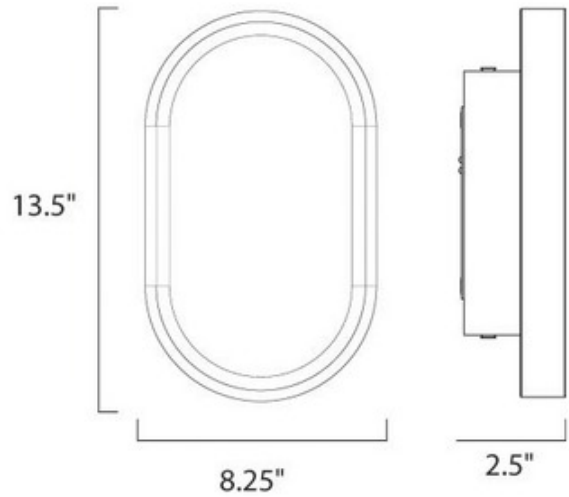

**BRAND**

Et2

**DESCRIPTION**

Moonbeam Wall Sconce is available in a Metallic Silver finish with Matte White glass. One 25 watt, 120 volt LED lamp is included. 8.25 inch width x 13.5 inch height x 2.5 inch depth.

<b>SHADE COLOR</b>	Matte White
<b>BODY FINISH</b>	Silver
<b>WATTAGE</b>	25W
<b>DIMMER</b>	N/A
<b>DIMENSIONS</b>	8.25"W x 13.5"H x 2.5"D
<b>BULB INCLUDED</b>	
<b>LAMP</b>	1 x LED/25W/120V LED

**SPEC #**