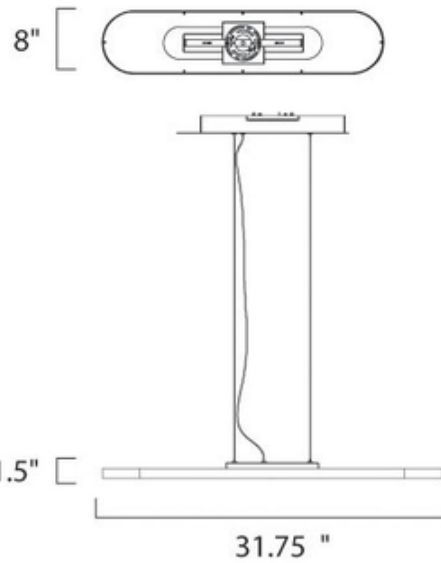

BRAND

Et2

DESCRIPTION

Moonbeam Linear Suspension is available in a Silver Metallic finish with Matt White glass. Available as a small or large. Small: One 40 watt, 120 volt LED. 31.75 inch width x 1.5 inch height x 50.75 inch overall adjustable length. Large: One 62 watt, 120 volt LED. 47 inch width x 1.5 inch height x 50.75 inch overall adjustable length.

SHADE COLOR	Matte White
BODY FINISH	Silver
WATTAGE	40W
DIMMER	N/A
DIMENSIONS	50.75"L x 31.75"W x 1.5"H
BULB INCLUDED	
LAMP	1 x LED/40W/120V LED

SPEC # ET2182126

COMPANY	PROJECT	FIXTURE TYPE	APPROVED BY	DATE