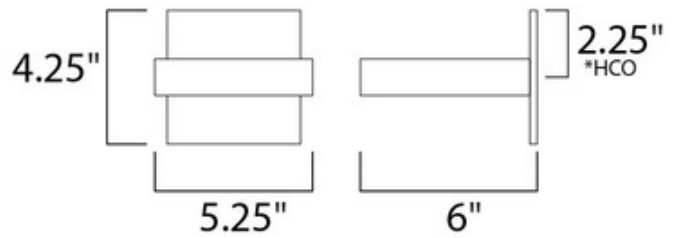

BRAND

Et2

DESCRIPTION

Alumilux Wall Sconce 41319 is available in a Satin Aluminum or Bronze finish. One 3 watt, 120 volt, 3000K, 310 Lumen LED is included. 5.25 inch width x 4.25 inch height x 6 inch depth.

SHADE COLOR	N/A
BODY FINISH	Satin Aluminum
WATTAGE	3W
DIMMER	N/A
DIMENSIONS	5.25"W x 4.25"H x 6"D
BULB INCLUDED	
LAMP	1 x LED/3W/120V LED

*height from center of outlet to the top of the fixture

SPEC #

ET2182179