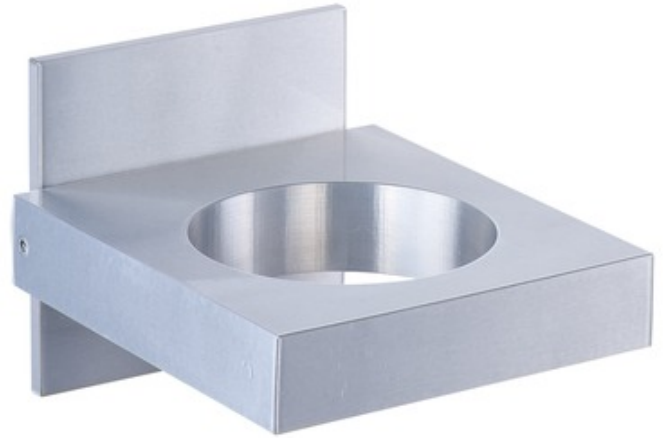

BRAND

Et2

DESCRIPTION

Alumilux Wall Sconce 41319 is available in a Satin Aluminum or Bronze finish. One 3 watt, 120 volt, 3000K, 310 Lumen LED is included. 5.25 inch width x 4.25 inch height x 6 inch depth.

SHADE COLOR	N/A
BODY FINISH	Satin Aluminum
WATTAGE	3W
DIMMER	N/A
DIMENSIONS	5.25"W x 4.25"H x 6"D
BULB INCLUDED	
LAMP	1 x LED/3W/120V LED

*height from center of outlet to the top of the fixture

SPEC #

ET2182179