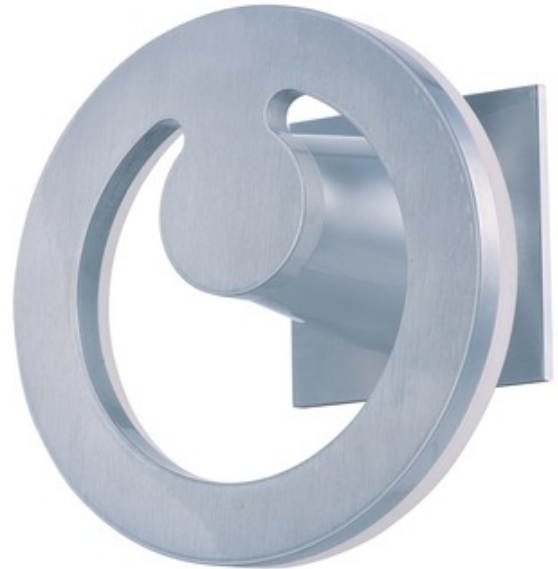

BRAND

Et2

DESCRIPTION

Alumilux Wall Sconce 41321 is available in a Satin Aluminum finish.

SHADE COLOR	N/A
BODY FINISH	Satin Aluminum
WATTAGE	8.4W
DIMMER	N/A
DIMENSIONS	7.75"W x 7.75"H x 4.5"D
INTEGRATED LED MODULE	
LAMP	28 x LED/0.3W/120V LED

*height from center of outlet to the top of the fixture

SPEC # ET2182181

COMPANY	PROJECT	FIXTURE TYPE	APPROVED BY	DATE