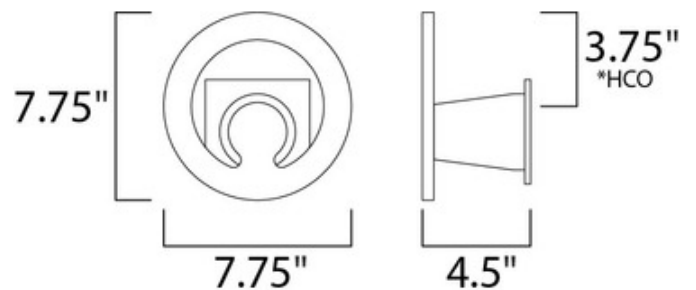

BRAND

Et2

DESCRIPTION

Alumilux Wall Sconce 41321 is available in a Satin Aluminum finish.

SHADE COLOR	N/A
BODY FINISH	Satin Aluminum
WATTAGE	8.4W
DIMMER	N/A
DIMENSIONS	7.75"W x 7.75"H x 4.5"D
INTEGRATED LED MODULE	
LAMP	28 x LED/0.3W/120V LED

*height from center of outlet to the top of the fixture

SPEC # ET2182181

COMPANY	PROJECT	FIXTURE TYPE	APPROVED BY	DATE