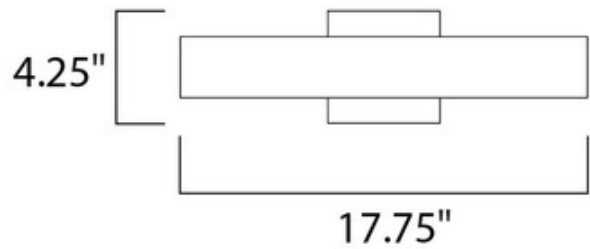

BRAND

Et2

DESCRIPTION

Alumilux Wall Sconce 4132 is available in a Satin Aluminum.

SHADE COLOR	N/A
BODY FINISH	Satin Aluminum
WATTAGE	2.7W
DIMMER	N/A
DIMENSIONS	6"W x 4.25"H x 7.25"D
BULB INCLUDED	
LAMP	9 x LED/0.3W/120V LED

*height from center of outlet to the top of the fixture

SPEC #

ET2182183

COMPANY

PROJECT

FIXTURE TYPE

APPROVED BY

DATE