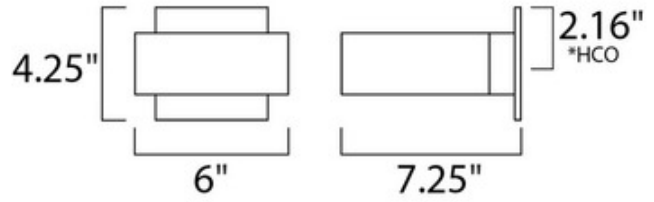

BRAND

Et2

DESCRIPTION

Alumilux Wall Sconce 4132 is available in a Satin Aluminum.

SHADE COLOR	N/A
BODY FINISH	Satin Aluminum
WATTAGE	2.7W
DIMMER	N/A
DIMENSIONS	6"W x 4.25"H x 7.25"D
BULB INCLUDED	
LAMP	9 x LED/0.3W/120V LED

*height from center of outlet to the top of the fixture

SPEC #

ET2182183

COMPANY

PROJECT

FIXTURE TYPE

APPROVED BY

DATE