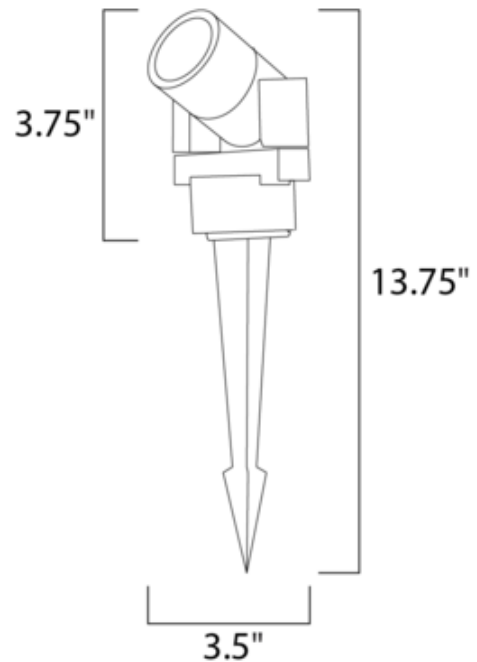

COMPANY	PROJECT	FIXTURE TYPE	APPROVED BY	DATE