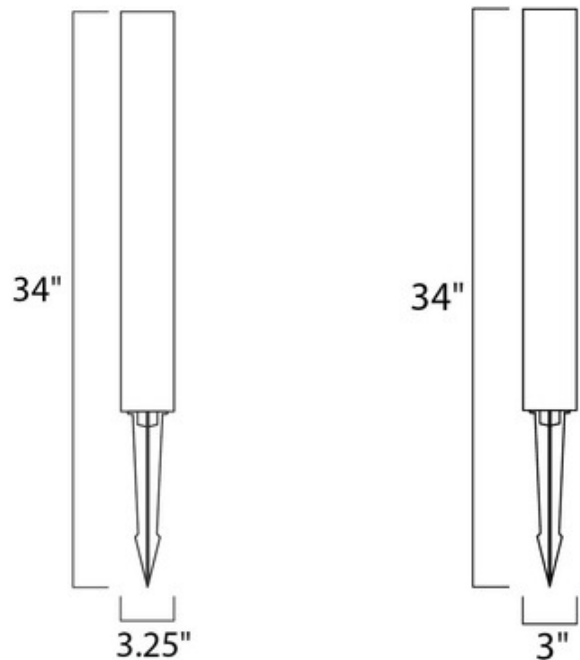

BRAND

Et2

DESCRIPTION

The Alumilux Exterior Pathway Light 4136 is available in a Satin Aluminum or Bronze finish. Available in two sizes in a 1 or 3 watt option. Includes ground spike, 36 inches of cable, mounting plate and screws. Requires low voltage transformer, not included. Wet Location rated.

SHADE COLOR	N/A
BODY FINISH	Satin Aluminum
WATTAGE	2W
DIMMER	N/A
DIMENSIONS	3.25"W x 34"H
INTEGRATED LED MODULE	
LAMP	2 x LED/1W/12V LED

SPEC #

ET2182191

COMPANY

PROJECT

FIXTURE TYPE

APPROVED BY

DATE