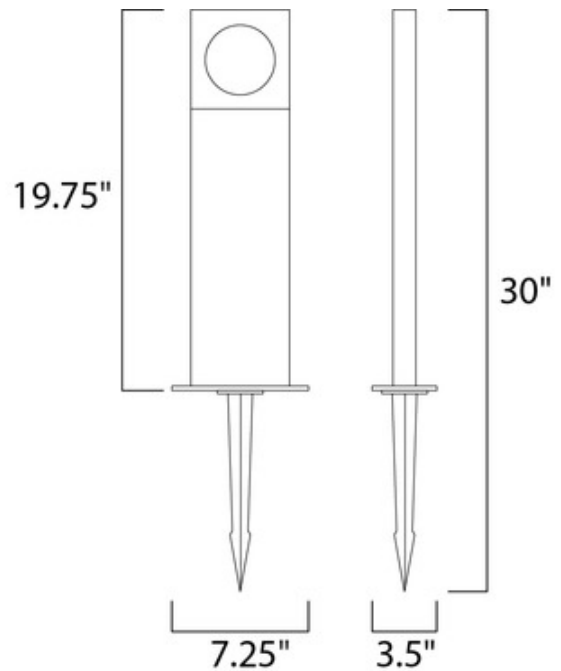

**BRAND**

Et2

**DESCRIPTION**

The Alumilux Exterior Pathway Light 41369 is available in a Satin Aluminum finish. Includes ground spike, 36 inches of cable, mounting plate and screws. Requires low voltage transformer, not included. Wet Location rated.

<b>SHADE COLOR</b>	N/A
<b>BODY FINISH</b>	Satin Aluminum
<b>WATTAGE</b>	9.8W
<b>DIMMER</b>	N/A
<b>DIMENSIONS</b>	5.25"W x 30"H
<b>BULB INCLUDED</b>	
<b>LAMP</b>	1 x LED/9.8W/12V LED

**SPEC #** ET2182201