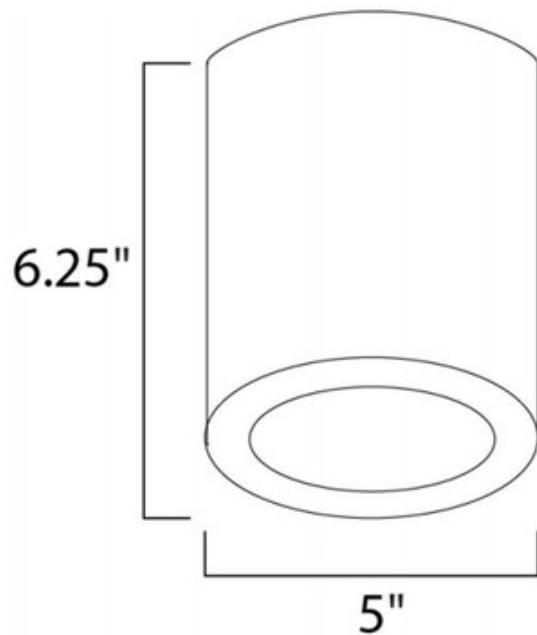

BRAND

Maxim Lighting

DESCRIPTION

Lightray LED Outdoor Flush Mount is available in a Brushed Aluminum or Architectural Bronze finish with White glass. ETL listed for wet locations. Title 24 compliant for outdoors. Dark Sky compliant.

SHADE COLOR	N/A
BODY FINISH	Brushed Aluminum
WATTAGE	15W
DIMMER	Standard 120V
DIMENSIONS	5"W x 6.25"H
INTEGRATED LED MODULE	
LAMP	1 x LED/15W/120V LED

Technical Information

LUMINOUS FLUX	680 lumens
LUMENS/WATT	45.33
LAMP COLOR	3000K
COLOR RENDERING	80 CRI

SPEC # MAX182382

COMPANY	PROJECT	FIXTURE TYPE	APPROVED BY	DATE