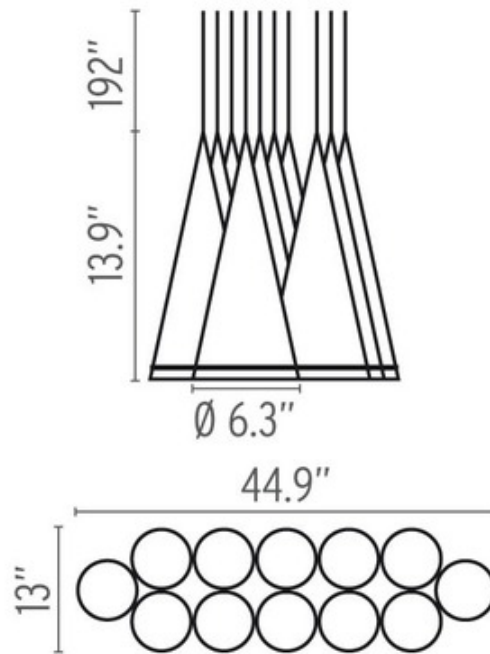

Fucsia 12 Light Suspension

Designer: Achille Castiglioni

Description:

The Fucsia 12 Light Suspension features 12 hand-blown glass Clear shades with sandblasted edges and translucent silicone rings with White cords. Twelve 40 watt 120 volt R50 candelabra base bulbs are included. 44.9 inch width x 13.9 inch height x 205.9 inch overall length. UL listed.

Shown in: White / Clear

List Price: \$5707.15
Our Price: \$3995.01

Shade Color: Clear
Body Finish: White
Lamp: 12 x R50/E14 (European)/40W/120V Incandescent
Wattage: 480W
Dimmer: Incandescent
Dimensions: 205.9"L x 13.9"H x 44.9"W