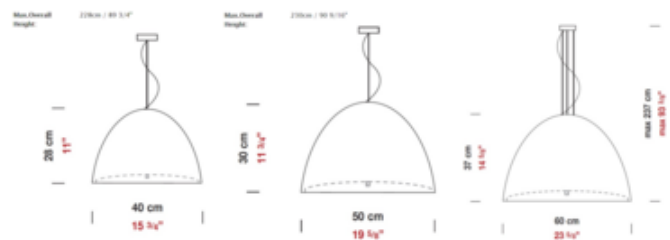

**BRAND**

ZANEEN design

**DESCRIPTION**

The Willy Dome Pendant is constructed of blown glass in White or painted glass in Black with Metallized Gray hardware and a frosted white glass bottom diffuser. Can be used with LED, compact fluorescent or incandescent, 120 volt A-type medium base bulb options, sold separately. Dimmer type dependent upon lamp option. CSA certified, listed to UL and CSA standards.

<b>SHADE COLOR</b>	Frosted
<b>BODY FINISH</b>	Black
<b>WATTAGE</b>	45W
<b>DIMMER</b>	Standard 120V
<b>DIMENSIONS</b>	23.63"W x 14.63"H
<b>BULB NOT INCLUDED</b>	
<b>LAMP</b>	3 x A19/Medium (E26)/15W/120V LED 3 x A19/Medium (E26)/100W/120V Incandescent 3 x CF/Medium (E26)/23W/120V Compact Fluorescent

*Technical Information*

**PRODUCT DIMENSIONS** Maximum Overall Height: 93 5/16"

**SPEC #** ZAN183081

COMPANY	PROJECT	FIXTURE TYPE	APPROVED BY	DATE