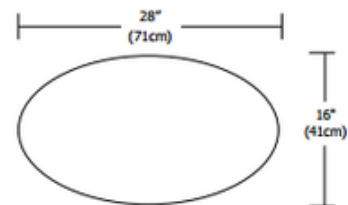

BRAND PureEdge Lighting

DESCRIPTION

Vega Oval suspension provides general light distribution through top and bottom white glass diffusers, surrounded by a White finish. Includes two 150 watt 120 volt T10 halogen lamps and 80 inches of field adjustable mounting cable. 28 inch width x 16 inch depth x 3.5 inch height.

SHADE COLOR	White
BODY FINISH	Silver
WATTAGE	300W
DIMMER	Standard 120V
DIMENSIONS	80"L x 28"W x 3.5"H x 16"D
BULB INCLUDED	
LAMP	2 x T10/Medium (E26)/150W/120V Halogen

SPEC # EDG1831

COMPANY	PROJECT	FIXTURE TYPE	APPROVED BY	DATE