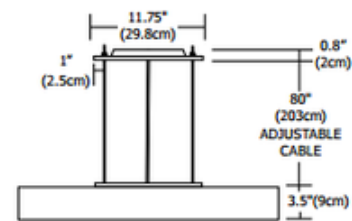

BRAND PureEdge Lighting

DESCRIPTION

Vega Oval suspension provides general light distribution through top and bottom white glass diffusers, surrounded by a White finish. Includes two 150 watt 120 volt T10 halogen lamps and 80 inches of field adjustable mounting cable. 28 inch width x 16 inch depth x 3.5 inch height.

SHADE COLOR	White
BODY FINISH	Silver
WATTAGE	300W
DIMMER	Standard 120V
DIMENSIONS	80"L x 28"W x 3.5"H x 16"D
BULB INCLUDED	
LAMP	2 x T10/Medium (E26)/150W/120V Halogen

SPEC # EDG1831

COMPANY	PROJECT	FIXTURE TYPE	APPROVED BY	DATE