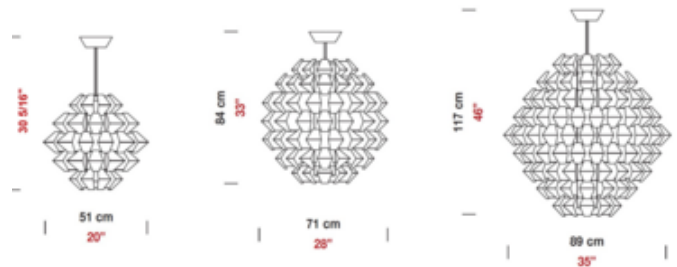

**BRAND**

ZANEEN design

**DESCRIPTION**

The Agave Pendant features a matte white inner glass diffuser with White outer finish. Available in three sizes. Can be used with LED, compact fluorescent or incandescent, 120 volt medium base bulbs plus one 75 watt, 120 volt MR20 GU10 base bulb which serves as a downlight. CSA certified, listed to UL and CSA standards.

<b>SHADE COLOR</b>	Frosted
<b>BODY FINISH</b>	White
<b>WATTAGE</b>	165W
<b>DIMMER</b>	Not Dimmable
<b>DIMENSIONS</b>	35"W x 46"H
<b>BULB NOT INCLUDED</b>	
<b>LAMP</b>	6 x A19/Medium (E26)/15W/120V LED 6 x CF/Medium (E26)/23W/120V Compact Fluorescent 6 x A19/Medium (E26)/100W/120V Incandescent 1 x MR20/GU10/75W/120V Halogen

*Technical Information*

**PRODUCT DIMENSIONS** Maximum Overall Height: 46"

**SPEC #** ZAN183111

COMPANY	PROJECT	FIXTURE TYPE	APPROVED BY	DATE