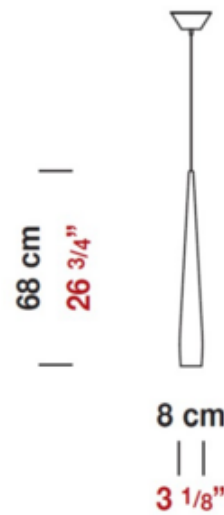

DESIGNER Studio Tecnico Panzeri
BRAND ZANEEN design

DESCRIPTION

Line Pendant features a White, Gold Leaf, Silver Leaf or Black finish. One 120 volt, MR16 GU10 base bulb is required, but not included. CSA certified, listed to UL & CSA Standards.

SHADE COLOR	N/A
BODY FINISH	White
WATTAGE	6W
DIMMER	Low Voltage Electronic
DIMENSIONS	3.125"W x 26.75"H
BULB NOT INCLUDED	
LAMP	1 x MR16/GU10/6W/120V LED 1 x MR16/GU10/50W/120V Halogen
<i>Technical Information</i>	
PRODUCT DIMENSIONS	Maximum Overall Height: 105.5"
SPEC #	ZAN183125

Max.Overall Height: 268cm / 105 1/2"

COMPANY	PROJECT	FIXTURE TYPE	APPROVED BY	DATE