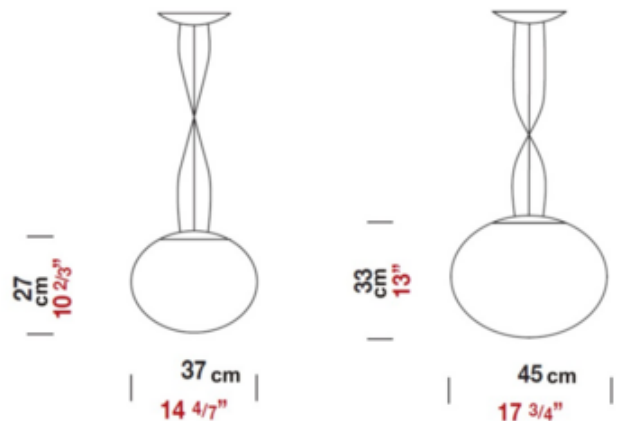

COMPANY	PROJECT	FIXTURE TYPE	APPROVED BY	DATE