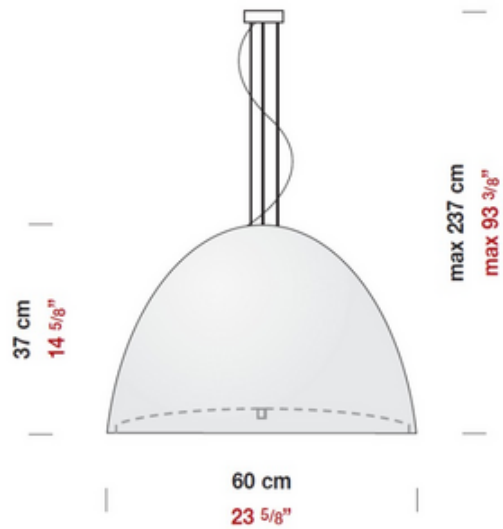

COMPANY	PROJECT	FIXTURE TYPE	APPROVED BY	DATE