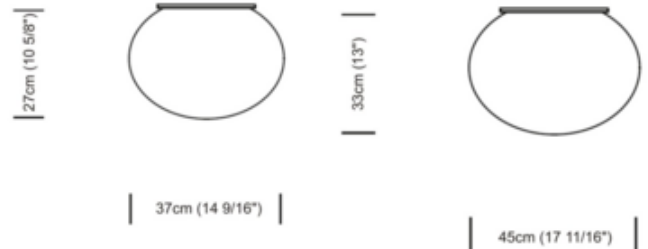

BRAND

ZANEEN design

DESCRIPTION

The Gilbert Flush Mount Ceiling Light will provide soft ambient light to your space. Features a White blown glass diffuser with a White finish. Available in two sizes with two LED lamp and dimming options. 0-10V option includes a 24 watt LED module, dimmable with a 0-10V dimmer, sold separately. Dimmable option requires a 120 volt, A-type medium base LED, compact fluorescent or incandescent bulb, sold separately. Dimmer type dependent on bulb type used. CSA certified, listed to UL & CSA Standards. Manufactured in Italy by Panzeri.

SHADE COLOR	White
BODY FINISH	White
WATTAGE	15W
DIMMER	Standard 120V
DIMENSIONS	17.75"W x 13"H
BULB NOT INCLUDED	
LAMP	1 x A19/Medium (E26)/15W/120V LED 1 x CF/Medium (E26)/23W/120V Compact Fluorescent 1 x A19/Medium (E26)/100W/120V Incandescent