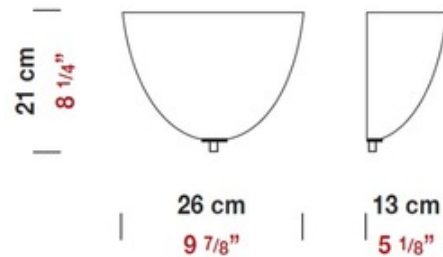

**BRAND**

ZANEEN design

**DESCRIPTION**

Willy Wall Sconce features Matte White blown glass with a Metalized Gray finish. One 35 watt, 120 volt JCD/G9 halogen bulb is required, but not included. UL listed. 9.825 inch width x 8.25 inch height x 5.125 inch depth.

<b>SHADE COLOR</b>	Matte White
<b>BODY FINISH</b>	Metalized Gray
<b>WATTAGE</b>	60W
<b>DIMMER</b>	N/A
<b>DIMENSIONS</b>	9.825"W x 8.25"H x 5.125"D
<b>BULB NOT INCLUDED</b>	
<b>LAMP</b>	1 x JCD/G9/60W/120V Halogen