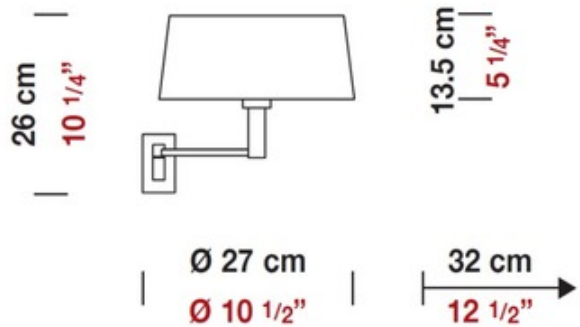

<b>SHADE COLOR</b>	White
<b>BODY FINISH</b>	Polished Brass
<b>WATTAGE</b>	7W
<b>DIMMER</b>	Standard 120V
<b>DIMENSIONS</b>	10.5"W x 10.25"H x 12.5"D
<b>BULB NOT INCLUDED</b>	
<b>LAMP</b>	1 x A19/Medium (E26)/7W/120V LED 1 x CF/Medium (E26)/15W/120V Compact Fluorescent 1 x A19/Medium (E26)/60W/120V Incandescent