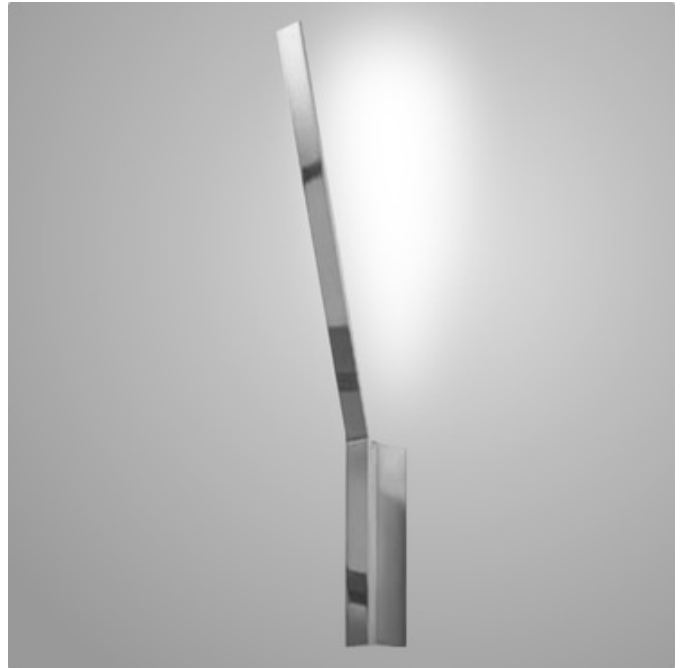

BRAND

ZANEEN design

DESCRIPTION

Ypsilon Surface Wall Sconce is offered in White or Black finish. Includes LED module and integral 700mA non-dimmable LED driver (350mA) are included. CSA certified, listed to UL & CSA Standards. Manufactured in Italy by Panzeri.

SHADE COLOR	N/A
BODY FINISH	Chrome
WATTAGE	11W
DIMMER	Not Dimmable
DIMENSIONS	1.19"W x 24.43"H x 5.71"D
BULB NOT INCLUDED	
LAMP	1 x LED/11W/120V LED

Technical Information

LUMINOUS FLUX	1200 lumens
LUMENS/WATT	109.09
LAMP COLOR	3000K
COLOR RENDERING	80 CRI

SPEC # ZAN183270

COMPANY	PROJECT	FIXTURE TYPE	APPROVED BY	DATE