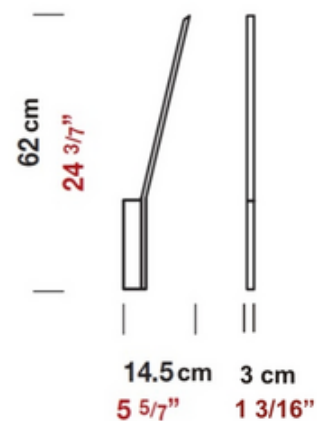

COMPANY	PROJECT	FIXTURE TYPE	APPROVED BY	DATE