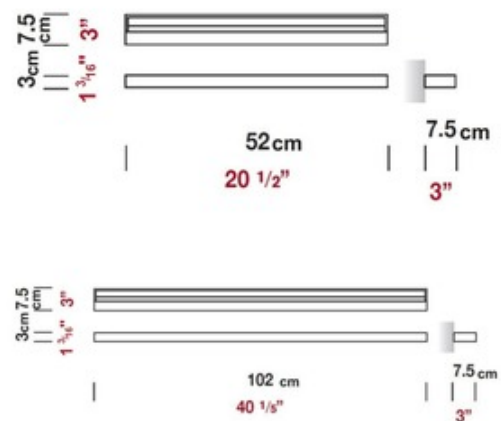

BRAND

ZANEEN design

DESCRIPTION

The ZeroLED Wall Light provides direct and indirect illumination. Can be mounted vertically or horizontally. Constructed of metal finished in White, Chrome or Gold Leaf. Available in two sizes. Includes LED module with integral 24 volt non-dimmable driver. ADA compliant. CSA certified, listed to UL & CSA Standards. Manufactured in Italy by Panzeri.

| | |
|------------------------------|----------------------|
| SHADE COLOR | N/A |
| BODY FINISH | Gold Leaf |
| WATTAGE | 17W |
| DIMMER | Not Dimmable |
| DIMENSIONS | 3"W x 40.2"H x 3"D |
| INTEGRATED LED MODULE | |
| LAMP | 1 x LED/17W/120V LED |

Technical Information

| | |
|------------------------|-------------|
| LUMINOUS FLUX | 1920 lumens |
| LUMENS/WATT | 112.94 |
| LAMP COLOR | 3000K |
| COLOR RENDERING | 80 CRI |

SPEC # ZAN183276

| COMPANY | PROJECT | FIXTURE TYPE | APPROVED BY | DATE |
|---------|---------|--------------|-------------|------|
| | | | | |