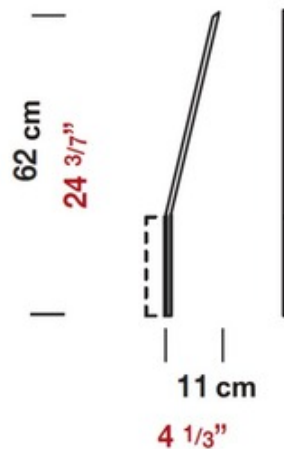

# Ypsilon Recessed Wall Sconce

**Description:**

Ypsilon Recessed Wall Sconce comes in White, Black, or Chrome. One 11 watt, 120 volt 3000K warm White LED and Integral LED driver (350mA) are included. UL listed. 1.25 inch width x 24.375 inch height x 4.3 inch depth. Manufactured in Italy by Panzeri.

Shown in: Chrome

List Price: \$913.75  
 Our Price: \$584.80

Shade Color: N/A  
 Body Finish: Chrome  
 Lamp: 1 x LED/11W/120V LED  
 Wattage: 11W  
 Dimmer: Not Dimmable  
 Dimensions: 24.375"H x 1.25"W x 4.33"D