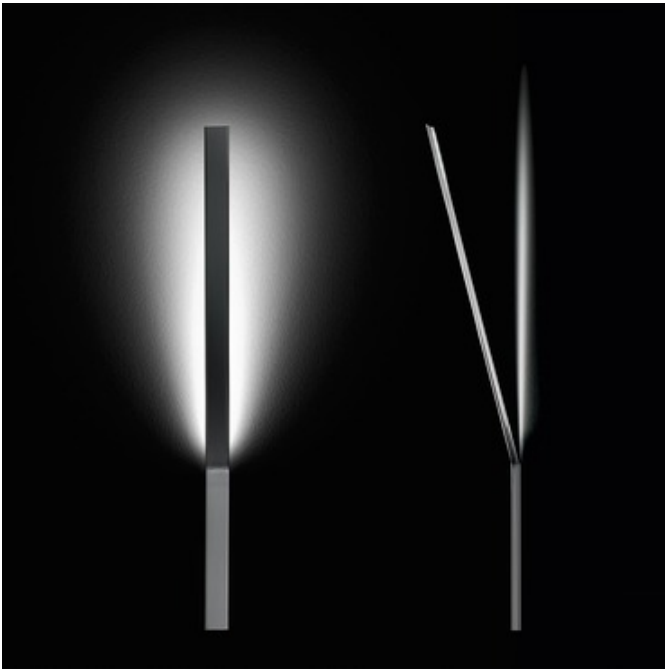

# Ypsilon Recessed Wall Sconce

**Description:**

Ypsilon Recessed Wall Sconce comes in White, Black, or Chrome. One 11 watt, 120 volt 3000K warm White LED and Integral LED driver (350mA) are included. UL listed. 1.25 inch width x 24.375 inch height x 4.3 inch depth. Manufactured in Italy by Panzeri.

Shown in: Chrome

List Price: \$913.75  
 Our Price: \$584.80

Shade Color: N/A  
 Body Finish: Chrome  
 Lamp: 1 x LED/11W/120V LED  
 Wattage: 11W  
 Dimmer: Not Dimmable  
 Dimensions: 24.375"H x 1.25"W x 4.33"D