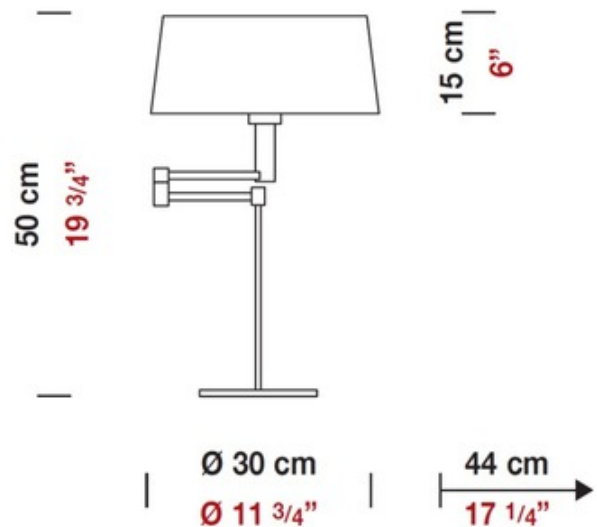

SHADE COLOR	White
BODY FINISH	Polished Brass
WATTAGE	7W
DIMMER	Standard 120V
DIMENSIONS	11.75"W x 19.75"H
BULB NOT INCLUDED	
LAMP	1 x A19/Medium (E26)/7W/120V LED 1 x A19/Medium (E26)/60W/120V Incandescent 1 x CF/Medium (E26)/23W/120V Compact Fluorescent