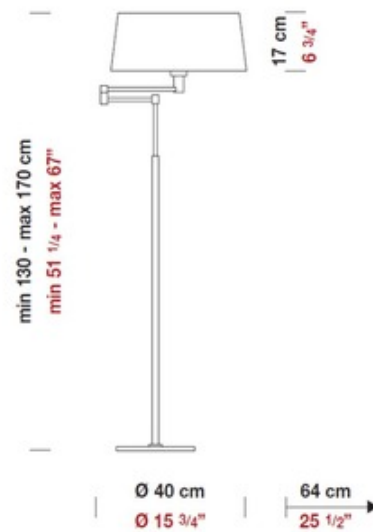

COMPANY	PROJECT	FIXTURE TYPE	APPROVED BY	DATE