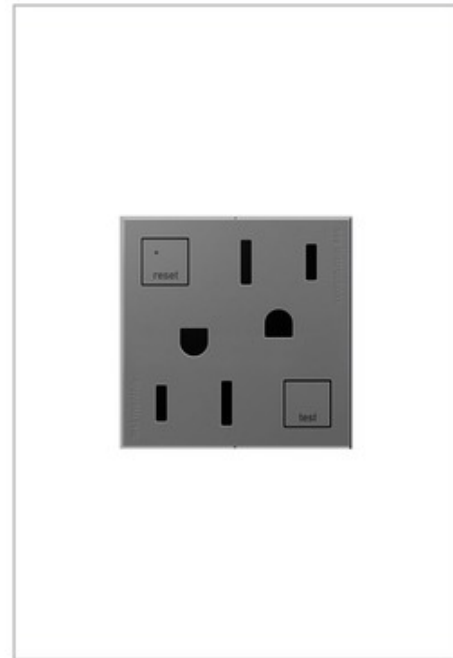

**BRAND**

Legrand Adorne

**DESCRIPTION**

The Tamper Resistant GFCI 15 Amp Outlet extends the unique look to every inch of your home. Tamper Resistant shutter system helps prevent improper insertion of foreign objects. SafeLock Protection will cut off power to outlet if components are damaged. GFCI protects from serious injury due to electric shock. Required in kitchen, bathrooms and outdoor locations. Configuration supports two plugs up to 15 Amps. UL Listed. Note: Requires Adorne wall plate, sold separately.

*Shown in: Magnesium*

<b>SHADE COLOR</b>	Magnesium
<b>BODY FINISH</b>	N/A
<b>WATTAGE</b>	N/A
<b>DIMMER</b>	N/A
<b>DIMENSIONS</b>	1.77"W x 1.77"H
<b>LAMP</b>	N/A

**SPEC #** LEG183643

COMPANY	PROJECT	FIXTURE TYPE	APPROVED BY	DATE