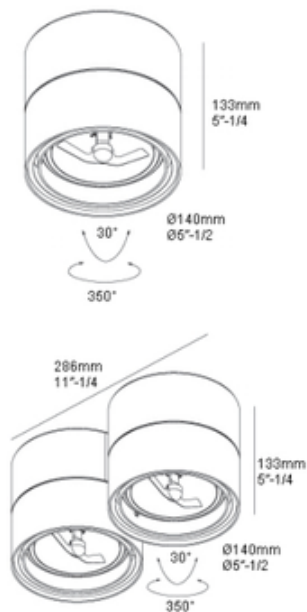

BRAND

DeltaLight

DESCRIPTION

Link Halogen Surface Mount Spot features a powder coated PC/ABS housing in White finish. Available in a 1 or 2 light version. Fully adjustable 350 degree gimbal with 0-30 degree beam angle. Requires one or two 50 watt 120 volt G53 base AR111 halogen lamps, not included. Dimensions: 1-Light: 5.5 inch diameter x 5.25 inch height. 2-Light 11.25 inch width x 5.25 inch height x 5.5 inch depth.

SHADE COLOR	N/A
BODY FINISH	White
WATTAGE	100W
DIMMER	Not Dimmable
DIMENSIONS	5.5"L x 11.25"W x 5.25"H x 5.5"D
BULB NOT INCLUDED	
LAMP	2 x AR111/G53 (M4)/50W/12V Halogen

SPEC #

DTL184492

COMPANY

PROJECT

FIXTURE TYPE