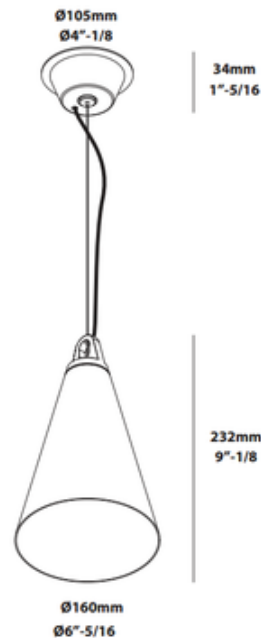

# Magma Pendant

**Description:**

Magma Pendant is constructed of powder coated aluminum in Black or White finish. Requires one 15 watt 120 volt medium base compact fluorescent lamp, not included. Suitable for indoor damp locations. Dimensions: 6.3 inch diameter x 9.1 inch height with 60 inch field adjustable suspension cable and wire. ETL listed.

Shown in: White

List Price: CALL!  
Our Price: CALL!

Shade Color: N/A  
Body Finish: White  
Lamp: 1 x CF/Medium (E26)/15W/120V Compact Fluorescent  
Wattage: 15W  
Dimmer: Not Dimmable  
Dimensions: 9.1"H x 6.3"W