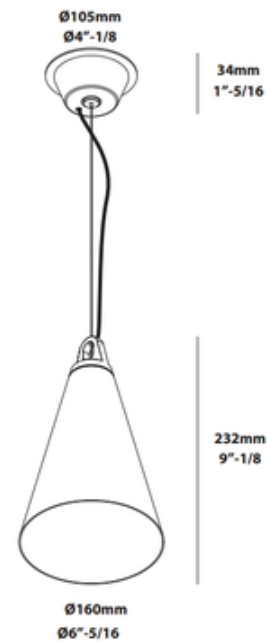

BRAND

DeltaLight

DESCRIPTION

Magma Pendant is constructed of powder coated aluminum in Black or White finish. Requires one 15 watt 120 volt medium base compact fluorescent lamp, not included. Suitable for indoor damp locations. Dimensions: 6.3 inch diameter x 9.1 inch height with 60 inch field adjustable suspension cable and wire. ETL listed.

SHADE COLOR	N/A
BODY FINISH	White
WATTAGE	15W
DIMMER	Not Dimmable
DIMENSIONS	6.3"W x 9.1"H
BULB NOT INCLUDED	
LAMP	1 x CF/Medium (E26)/15W/120V Compact Fluorescent

SPEC #

DTL184493

COMPANY

PROJECT

FIXTURE TYPE