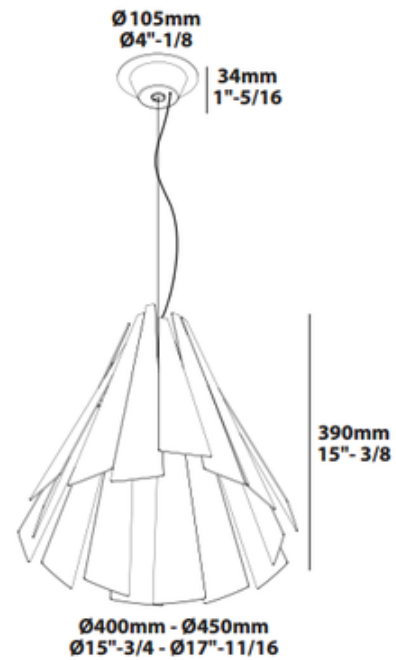

BRAND

DeltaLight

DESCRIPTION

Metronome Pendant is constructed of aluminum in Black or White finish. Requires one 60 watt 120 volt medium base incandescent lamp, not included. Suitable for indoor damp locations. Dimensions: 17.7 inch diameter x 15.4 inch height with 60 inch field adjustable suspension cable and wire.

SHADE COLOR	N/A
BODY FINISH	White
WATTAGE	60W
DIMMER	Standard 120V
DIMENSIONS	60"L x 17.7"W x 15.4"H
BULB NOT INCLUDED	
LAMP	1 x A19/Medium (E26)/60W/120V Incandescent 1 x A19/Medium (E26)/120V LED

SPEC # DTL184497