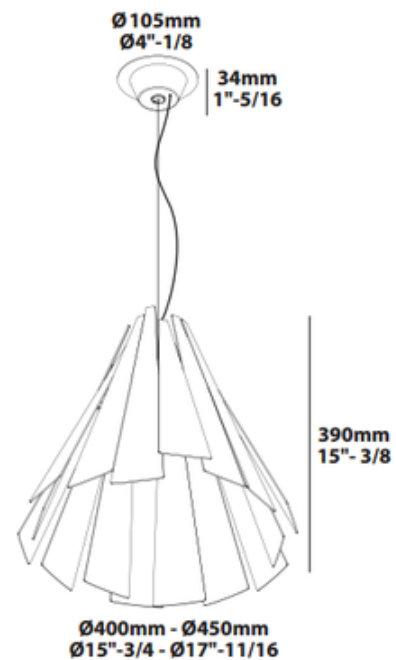

COMPANY

PROJECT

FIXTURE TYPE

APPROVED BY

DATE