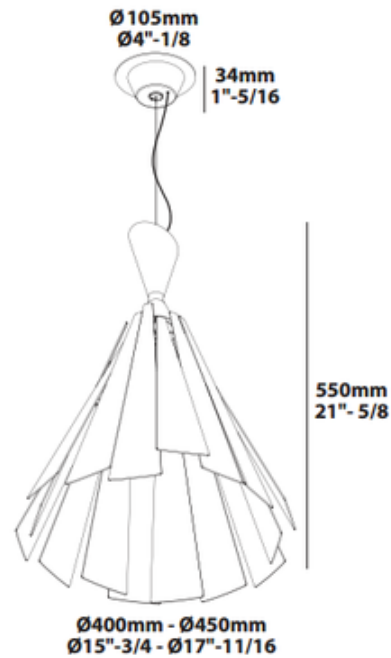

# Metronome H Pendant

**Description:**

Metronome H Pendant is constructed of aluminum in Black or White finish. Requires one 60 watt 120 volt medium base incandescent lamp, not included. Suitable for indoor damp locations. Dimensions: 17.7 inch diameter x 21.6 inch height with 60 inch field adjustable suspension cable and wire.

Shown in: Black

List Price: CALL!  
 Our Price: CALL!

Shade Color: N/A  
 Body Finish: Black  
 Lamp: 1 x A19/Medium (E26)/60W/120V Incandescent  
 1 x A19/Medium (E26)/120V LED  
 Wattage: 60W  
 Dimmer: Incandescent  
 Dimensions: 21.6"H x 17.7"W