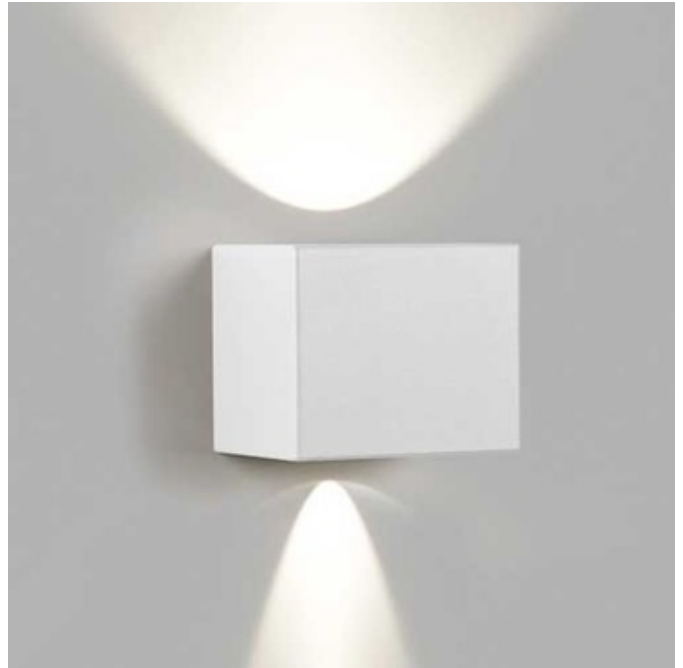

BRAND

DeltaLight

DESCRIPTION

Tiga LED Wall Sconce features a wide up/narrow down beam distribution. Finish available in White. Includes one 7 watt 80CRI LED with choice of 2700K color temperature, 620 lumens, or 3000K color temperature, 660 lumens. Supplied with 120V input, 300mA DC LED electronic power supply. ADA compliant. For indoor use only. Dimensions: 5.1 inch width x 4.1 inch height x 3.6 inch depth.

SHADE COLOR	N/A
BODY FINISH	White
WATTAGE	7W
DIMMER	Not Dimmable
DIMENSIONS	5.1"W x 4.1"H x 3.6"D
BULB INCLUDED	
LAMP	1 x LED/7W/120V LED

Technical Information

LAMP COLOR	2700K
-------------------	-------