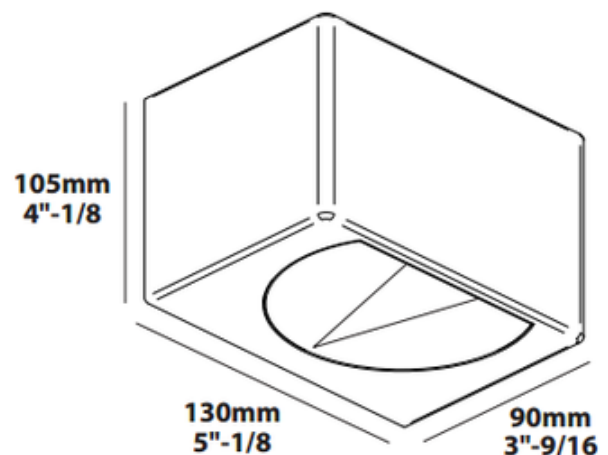

Technical Information

LAMP COLOR	2700K

SPEC # DTL184505

COMPANY	PROJECT	FIXTURE TYPE	APPROVED BY	DATE