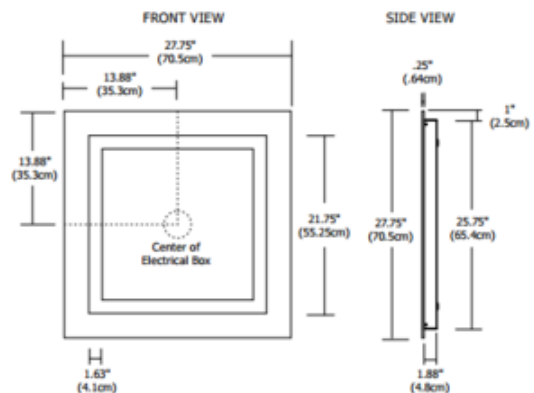

**BRAND**

Raise Lighting

**DESCRIPTION**

Plaza Small Surface Mount Dimmable LED Mirror is available with 2200K, 2700K, 3000K, 3500K, 4000K or 5700K or Warm Dim 27D (2700K-2000K) or 30D (3000K-2000K) color temperature. LEDs are set behind an inset border of frosted glass projecting an even glow of light. Includes 73 total watts LED, consuming 66 LED watts, 92+ CRI, 1482 lumens. 50,000 hour average lamp life. Dimmable with a low voltage electronic dimmer. ETL listed. ADA compliant. Dimensions: 27.5 inch width x 27.75 inch height x 2.13 inch depth. 39 pounds. Product is built to order.

<b>SHADE COLOR</b>	N/A
<b>BODY FINISH</b>	Mirror
<b>WATTAGE</b>	66W
<b>DIMMER</b>	Low Voltage Electronic
<b>DIMENSIONS</b>	27.75"W x 27.75"H x 2.13"D
<b>INTEGRATED LED MODULE</b>	
<b>LAMP</b>	1 x LED/66W/120V LED

*Technical Information*

<b>LUMINOUS FLUX</b>	1482 lumens
<b>LUMENS/WATT</b>	22.45
<b>LAMP COLOR</b>	2700K
<b>COLOR RENDERING</b>	92 CRI

**SPEC #** RAI184543

COMPANY	PROJECT	FIXTURE TYPE	APPROVED BY	DATE