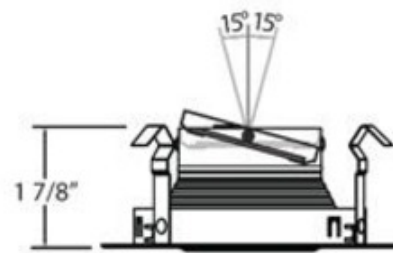

**BRAND**

Eurofase

**DESCRIPTION**

Pinhole Round 4 Inch Trim features an extremely small aperture for minimal visibility of the fixture on the ceiling surface. Fixed downlight. Stamped metal construction. One 50 watt, 12 volt MR16 type GU5.3 base halogen or 50 watt, 120 volt MR16 type GU10 base halogen bulb (or LED equivalent) is required but not included. Lamp type dependent on housing/trim combination. Note: A complete fixture requires a housing and trim, sold separately.

<b>TRIM COLOR</b>	N/A
<b>BODY FINISH</b>	Black
<b>WATTAGE</b>	50W
<b>DIMMER</b>	Dimmable
<b>DIMENSIONS</b>	5"W x 1.87"H
<b>BULB NOT INCLUDED</b>	
<b>LAMP</b>	1 x MR16/GU5.3 (bipin)/50W/12V Halogen 1 x MR16/GU10/50W/120V Halogen 1 x MR16/GU10/120V LED 1 x MR16/GU5.3 (bipin)/12V LED

*Technical Information*

<b>FUNCTION</b>	Adjustable Accent
<b>CEILING TYPE</b>	Drywall with Trim
<b>APERTURE SHAPE</b>	Pinhole
<b>APERTURE SIZE</b>	2.000"

**SPEC #** EUFI84562

COMPANY

PROJECT

FIXTURE TYPE

APPROVED BY