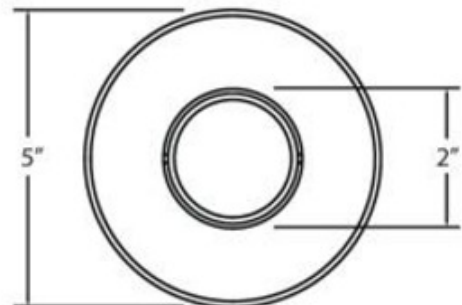

**BRAND**

Eurofase

**DESCRIPTION**

Pinhole Round 4 Inch Trim features an extremely small aperture for minimal visibility of the fixture on the ceiling surface. Fixed downlight. Stamped metal construction. One 50 watt, 12 volt MR16 type GU5.3 base halogen or 50 watt, 120 volt MR16 type GU10 base halogen bulb (or LED equivalent) is required but not included. Lamp type dependent on housing/trim combination. Note: A complete fixture requires a housing and trim, sold separately.

<b>TRIM COLOR</b>	N/A
<b>BODY FINISH</b>	Black
<b>WATTAGE</b>	50W
<b>DIMMER</b>	Dimmable
<b>DIMENSIONS</b>	5"W x 1.87"H
<b>BULB NOT INCLUDED</b>	
<b>LAMP</b>	1 x MR16/GU5.3 (bipin)/50W/12V Halogen 1 x MR16/GU10/50W/120V Halogen 1 x MR16/GU10/120V LED 1 x MR16/GU5.3 (bipin)/12V LED

*Technical Information*

<b>FUNCTION</b>	Adjustable Accent
<b>CEILING TYPE</b>	Drywall with Trim
<b>APERTURE SHAPE</b>	Pinhole
<b>APERTURE SIZE</b>	2.000"

**SPEC #** EUFI84562

COMPANY

PROJECT

FIXTURE TYPE

APPROVED BY