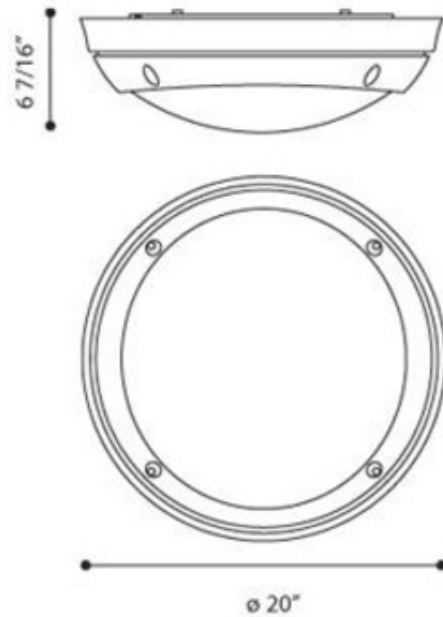

BRAND

Eurofase

DESCRIPTION

Onda Wall / Ceiling Mount is available in a Black or Grey finish with Frosted glass. One 60 watt, 120 volt A19 type Medium base Incandescent lamp is required but not included. 20 inch width x 20 inch height x 6.43 inch depth.

SHADE COLOR	Frosted
BODY FINISH	Black
WATTAGE	180W
DIMMER	Standard 120V
DIMENSIONS	20"W x 20"H x 6.43"D
BULB NOT INCLUDED	
LAMP	3 x A19/Medium (E26)/60W/120V Incandescent 3 x A19/Medium (E26)/120V LED