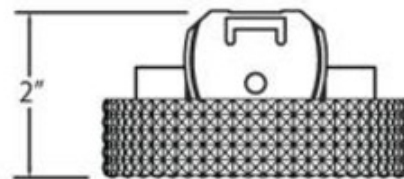

BRAND

Eurofase

DESCRIPTION

Crystal Diamond Round 3.25 Inch Trim in Crystal One 50 watt, 12 volt MR16 type GU5.3 base halogen or 50 watt, 120 volt MR16 type GU10 base halogen (or LED equivalent) bulb is required, but not included. Lamp type dependent on housing/trim combination. ETL listed. 4 inch width x 2 inch height. A complete fixture includes a housing and trim, sold separately.

TRIM COLOR	Crystal
BODY FINISH	N/A
WATTAGE	50W
DIMMER	Dimmable
DIMENSIONS	4"W x 2"H
BULB NOT INCLUDED	
LAMP	1 x MR16/GU5.3 (bipin)/50W/12V Halogen 1 x MR16/GU10/120V LED 1 x MR16/GU10/50W/120V Halogen 1 x MR16/GU5.3 (bipin)/12V LED

Technical Information

FUNCTION	Decorative
CEILING TYPE	Drywall with Trim
APERTURE SHAPE	Round
APERTURE SIZE	3.250"

SPEC # EUF184710

COMPANY

PROJECT

FIXTURE TYPE

APPROVED BY

DATE
