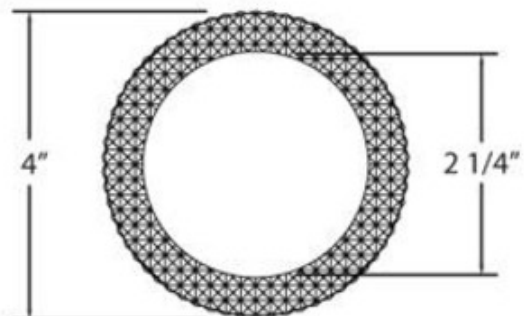

BRAND

Eurofase

DESCRIPTION

Crystal Diamond Round 3.25 Inch Trim in Crystal One 50 watt, 12 volt MR16 type GU5.3 base halogen or 50 watt, 120 volt MR16 type GU10 base halogen (or LED equivalent) bulb is required, but not included. Lamp type dependent on housing/trim combination. ETL listed. 4 inch width x 2 inch height. A complete fixture includes a housing and trim, sold separately.

TRIM COLOR	Crystal
BODY FINISH	N/A
WATTAGE	50W
DIMMER	Dimmable
DIMENSIONS	4"W x 2"H
BULB NOT INCLUDED	
LAMP	1 x MR16/GU5.3 (bipin)/50W/12V Halogen 1 x MR16/GU10/120V LED 1 x MR16/GU10/50W/120V Halogen 1 x MR16/GU5.3 (bipin)/12V LED

Technical Information

FUNCTION	Decorative
CEILING TYPE	Drywall with Trim
APERTURE SHAPE	Round
APERTURE SIZE	3.250"

SPEC # EUF184710

COMPANY

PROJECT

FIXTURE TYPE

APPROVED BY

DATE
