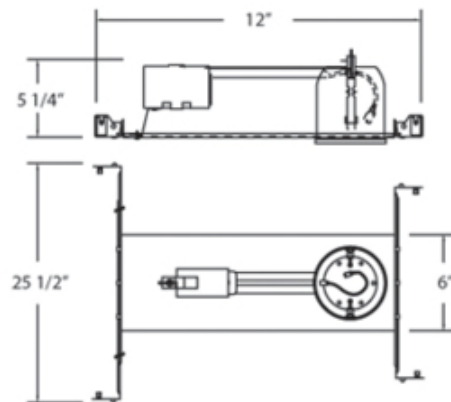

COMPANY	PROJECT	FIXTURE TYPE	APPROVED BY	DATE