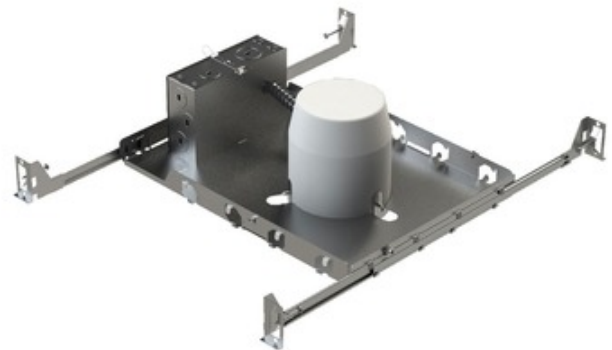

BRAND

Eurofase

DESCRIPTION

GUC4-00 4 Inch 120 Volt Non-IC New Construction GU10 Housing is designed for open ceilings (pre-drywall). They incorporate a plate and hanger bars so the housing can be positioned in the desired location. New construction type housing combines a remodel style housing with a frame-in plate. Non-IC designation requires that insulation be kept a minimum of 3 inches away from housing. One 50 watt, 120 volt MR16 type GU10 base bulb (or LED equivalent) is required, but not included. Halogen dimmable with a standard incandescent dimmer, sold separately. Consult with bulb manufacturer for dimmer compatibility when using LED equivalent. ETL listed. 6 inch width x 5.25 inch height x 12 inch length. A complete fixture includes a housing and trim, sold separately.

TRIM COLOR	N/A
BODY FINISH	Aluminum
WATTAGE	50W
DIMMER	Dimmable
DIMENSIONS	12"L x 6"W x 5.25"H
BULB NOT INCLUDED	
LAMP	1 x MR16/GU10/50W/120V Halogen 1 x MR16/GU10/120V LED

Technical Information

CEILING TYPE	Drywall with Trim
HOUSING TYPE	New Construction NON IC
HOUSING HEIGHT	6"