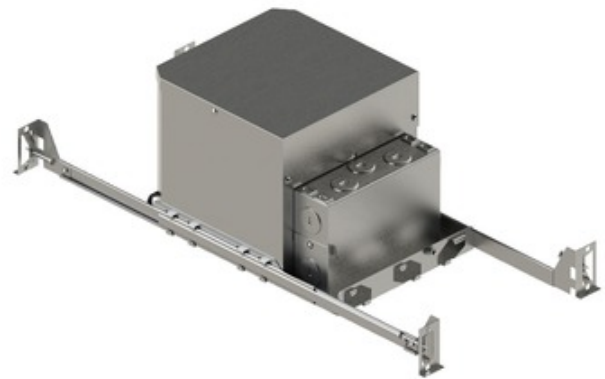

**BRAND**

Eurofase

**DESCRIPTION**

IC04 4 Inch 12 Volt IC Airtight New Construction Housing is for use in insulated ceilings and direct contact with insulation. This housing incorporates a box which creates an air space between the inner fixture and the insulation. Unless there is access from above via the attic, the size of the box makes insulated housings suitable only for new construction applications. Consult local codes for the requirement of a vapor barrier extender, not included. Nail-free hanger bars are adjustable from 13.6 to 24 inches. Includes magnetic transformer. One 50 watt 12 volt MR16 GU5.3 base bulb (or LED equivalent) is required, but not included. Dimmable with a low voltage magnetic dimmer, sold separately. Consult with bulb manufacturer for dimmer compatibility when using LED equivalent (must be compatible with a low voltage magnetic transformer). ETL listed. 9 inch width x 7.75 inch height x 24 inch length. A complete fixture includes a housing and trim, sold separately.

<b>TRIM COLOR</b>	N/A
<b>BODY FINISH</b>	Aluminum
<b>WATTAGE</b>	7W
<b>DIMMER</b>	Low Voltage Magnetic
<b>DIMENSIONS</b>	24"L x 12.6"W x 7.75"H x 9"D
<b>BULB NOT INCLUDED</b>	
<b>LAMP</b>	1 x MR16/GU5.3 (bipin)/7W/12V LED

*Technical Information*

<b>CEILING TYPE</b>	Drywall with Trim
<b>HOUSING TYPE</b>	New construction IC Airtight
<b>HOUSING HEIGHT</b>	8"
<b>APERTURE SIZE</b>	4.000"

**SPEC #** EUFI84748

COMPANY	PROJECT	FIXTURE TYPE	APPROVED BY	DATE