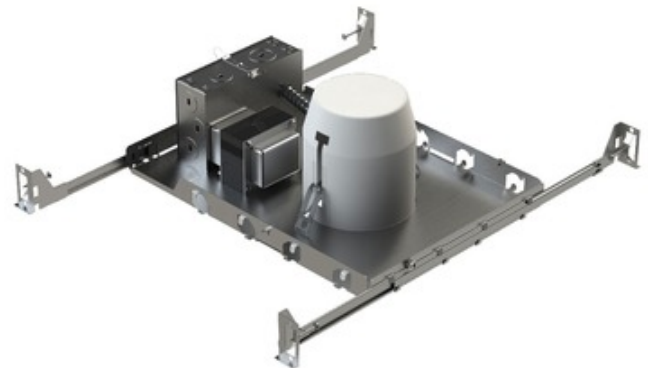

BRAND

Eurofase

DESCRIPTION

NC04-B 4 Inch 12 Volt Non-IC New Construction Housing is designed for open ceilings (pre-drywall). Non-IC designation requires that insulation be kept a minimum of 3 inches away from housing. These housings incorporate a plate and hanger bars so the housing can be positioned in the desired location. New construction type housing consists of a frame in plate with the housing components built onto the plate. Includes magnetic transformer. One 50 watt, 12 volt MR16 type GU5.3 base bulb (or LED equivalent) is required, but not included. Dimmable with a low voltage magnetic dimmer, sold separately. A complete fixture requires a housing and trim, sold separately.

TRIM COLOR	N/A
BODY FINISH	Aluminum
WATTAGE	7W
DIMMER	Low Voltage Magnetic
DIMENSIONS	11.63"L x 11.63"W x 5.25"H
BULB NOT INCLUDED	
LAMP	1 x MR16/GU5.3 (bipin)/7W/12V LED

Technical Information

CEILING TYPE	Drywall with Trim
HOUSING TYPE	New Construction NON IC
HOUSING HEIGHT	6"
APERTURE SIZE	4.000"