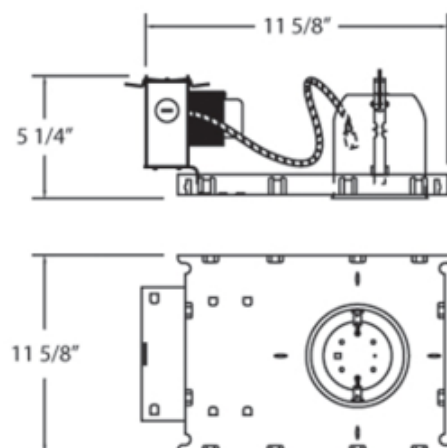

COMPANY	PROJECT	FIXTURE TYPE	APPROVED BY	DATE