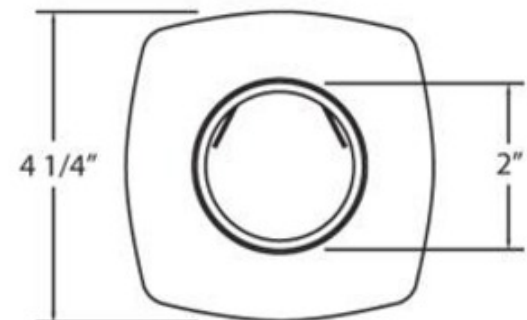

**BRAND**

Eurofase

**DESCRIPTION**

Rounded Square 3.25 Inch Trim is a fixed downlight with a frosted square donut contoured glass trim. Note: A complete fixture requires a housing and trim, sold separately.

<b>TRIM COLOR</b>	Frosted
<b>BODY FINISH</b>	N/A
<b>WATTAGE</b>	7W
<b>DIMMER</b>	Dimmable
<b>DIMENSIONS</b>	4.25"W x 2.25"H
<b>BULB NOT INCLUDED</b>	
<b>LAMP</b>	1 x MR16/GU5.3 (bipin)/7W/12V LED

*Technical Information*

<b>FUNCTION</b>	Decorative
<b>CEILING TYPE</b>	Drywall with Trim
<b>APERTURE SHAPE</b>	Square
<b>APERTURE SIZE</b>	2.000"

**SPEC #** EUF184805

COMPANY

PROJECT

FIXTURE TYPE

APPROVED BY

DATE

---