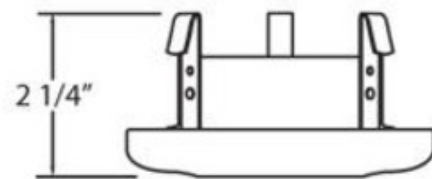

**BRAND**

Eurofase

**DESCRIPTION**

Rounded Square 3.25 Inch Trim is a fixed downlight with a frosted square donut contoured glass trim. Note: A complete fixture requires a housing and trim, sold separately.

<b>TRIM COLOR</b>	Frosted
<b>BODY FINISH</b>	N/A
<b>WATTAGE</b>	7W
<b>DIMMER</b>	Dimmable
<b>DIMENSIONS</b>	4.25"W x 2.25"H
<b>BULB NOT INCLUDED</b>	
<b>LAMP</b>	1 x MR16/GU5.3 (bipin)/7W/12V LED

*Technical Information*

<b>FUNCTION</b>	Decorative
<b>CEILING TYPE</b>	Drywall with Trim
<b>APERTURE SHAPE</b>	Square
<b>APERTURE SIZE</b>	2.000"

**SPEC #** EUF184805

COMPANY

PROJECT

FIXTURE TYPE

APPROVED BY

DATE

---