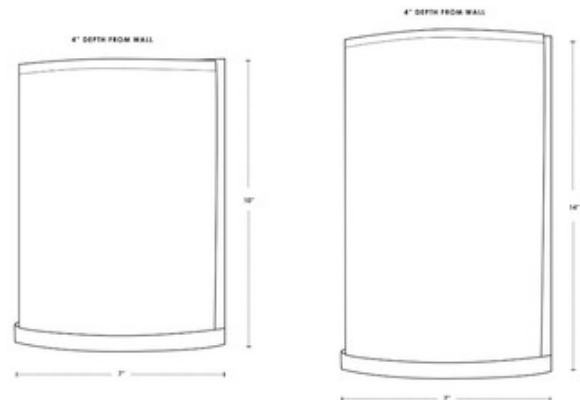

BRAND

Lights Up

DESCRIPTION

The Meridian Wall Sconce is a simple classic piece providing beautiful ambient lighting to both traditional and modern spaces alike. The clean tailored shade is available in a variety of colors with a Brushed Nickel finish in two sizes. ADA compliant. ETL and UL listed. NOTE: No Zebrawood in the large size.

SHADE COLOR	White Linen
BODY FINISH	Brushed Nickel
WATTAGE	60W
DIMMER	Standard 120V
DIMENSIONS	7"W x 10"H x 4"D
BULB NOT INCLUDED	
LAMP	1 x A19/Medium (E26)/60W/120V Incandescent 1 x A19/Medium (E26)/120V LED