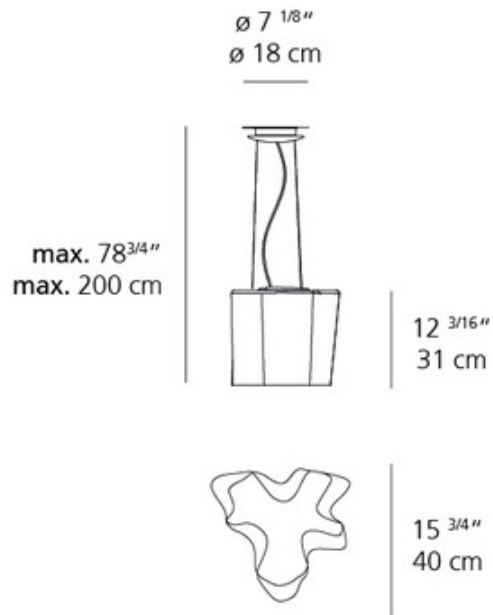

# Logico Single Suspension

**Designer:** M. De Lucchi & Reichert

**Description:**

Logico Single Suspension features hand-blown Satin Crystal glass with a die-cast aluminum frame in Pale Grey. Two lamping options available. INC: One 150 watt max 120 volt A21 medium base bulb is required, but not included. CFL: One 26 watt max 120 volt GU24 base CFL bulb is required, but not included. 15.75 inch width x 12.2 inch height x 78.75 inch maximum length. UL listed. Made in Italy.

Shown in: Grey / White

**List Price:** \$1531.25  
**Our Price:** \$1225.00

**Shade Color:** White  
**Body Finish:** Grey  
**Lamp:** 1 x A21/Medium (E26)/150W/120V Incandescent  
 1 x A21/Medium (E26)/120V LED  
**Wattage:** 150W  
**Dimmer:** Incandescent  
**Dimensions:** 78.75"L x 12.2"H x 15.75"W