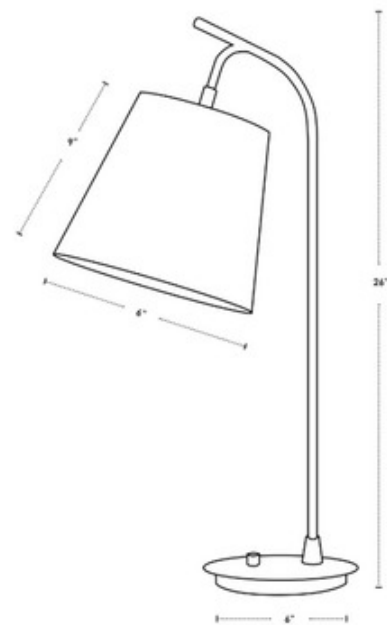

COMPANY

PROJECT

FIXTURE TYPE

APPROVED BY

DATE