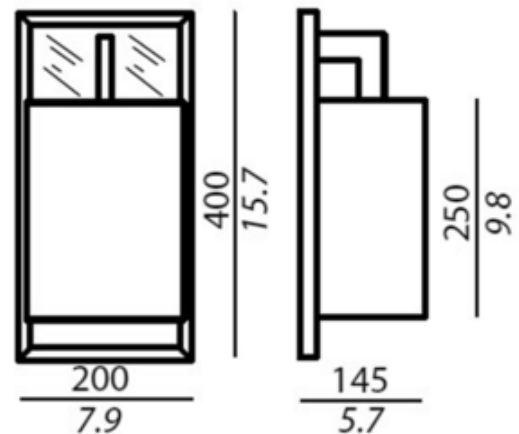

**DESIGNER**

Tristan Auer

**BRAND**

Contardi

**DESCRIPTION**

The Coco Wall Light features a Polished Chrome frame with a beveled mirrored back panel and shade in White linen or White cotton. 7.9 inch width x 15.7 inch height x 5.7 inch depth.

|                          |   |
|--------------------------|---|
| <b>SHADE COLOR</b>       | White Linen   |
| <b>BODY FINISH</b>       | Polished Chrome   |
| <b>WATTAGE</b>           | 43W   |
| <b>DIMMER</b>            | Standard 120V   |
| <b>DIMENSIONS</b>        | 7.9"W x 15.7"H x 5.7"D  |
| <b>BULB NOT INCLUDED</b> |   |
| <b>LAMP</b>              | 1 x A19/Medium (E26)/43W/120V Incandescent<br>1 x CF/Medium (E26)/120V Compact Fluorescent<br>1 x A19/Medium (E26)/120V LED |