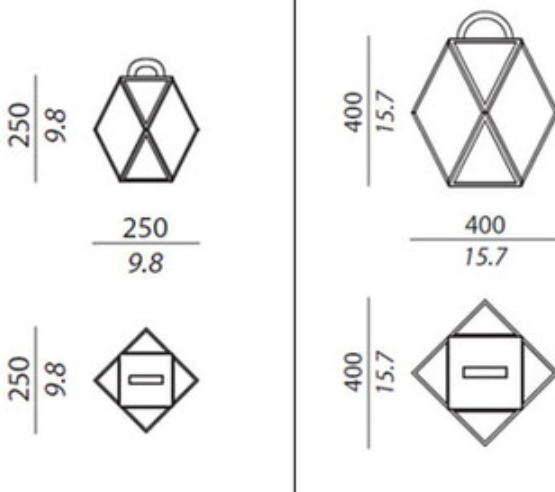

MUSE battery

Product Number: CDI186821			
Company:		Fixture Type:	Date: Apr 23, 2018
Project:		Approved By:	

#0355EF-MUSEBA-15711-SAMB

Fax: (773) 883-6131

Phone: 866-954-4489

Address: 1718 W. Fullerton Ave. Chicago IL 60614

www.Lightology.com