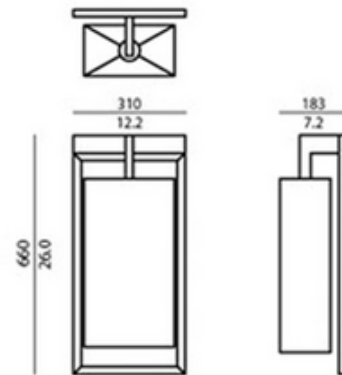

**DESIGNER**

Tristan Auer

**BRAND**

Contardi

**DESCRIPTION**

The Coco Mega Wall Light features a Polished Chrome frame with a beveled mirrored back panel in White Percaline, White Percaline with Gold lining. 12.2 inch width x 26 inch height x 7.2 inch depth.

<b>SHADE COLOR</b>	White Percaline / Gold
<b>BODY FINISH</b>	Chrome
<b>WATTAGE</b>	23W
<b>DIMMER</b>	Not Dimmable
<b>DIMENSIONS</b>	12.2"W x 26"H x 7.2"D
<b>BULB NOT INCLUDED</b>	
<b>LAMP</b>	1 x CF/Medium (E26)/23W/120V Compact Fluorescent 1 x A19/Medium (E26)/120V LED